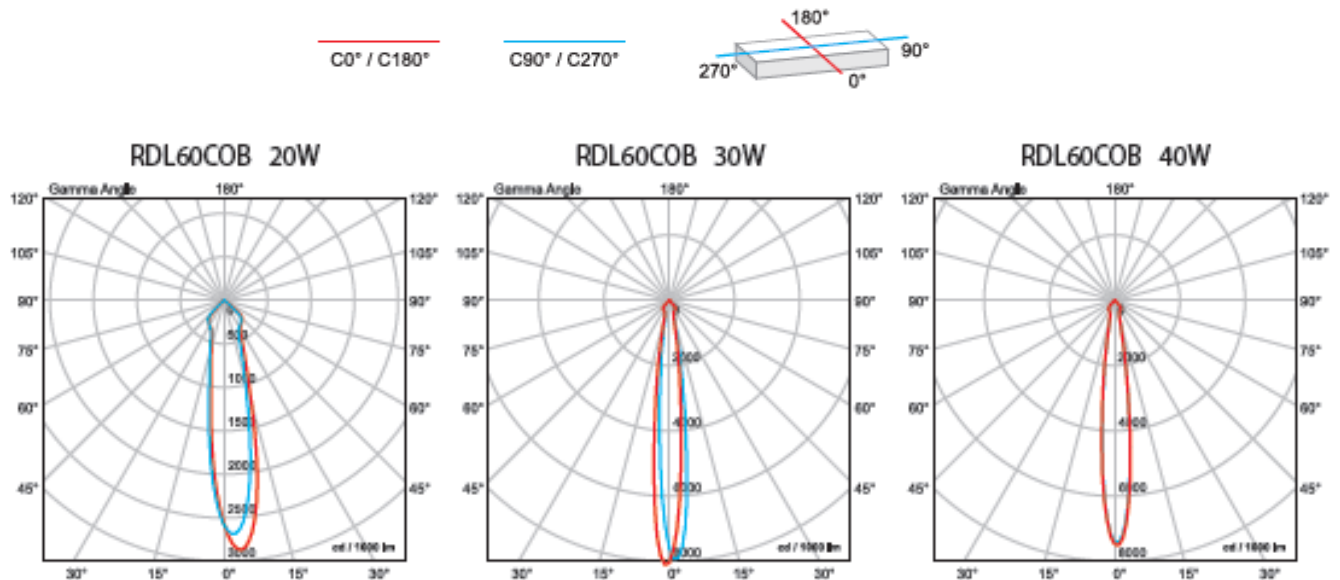

#### Technical data

- Model: 20W; 30W; 40W
- Colour temperature: 4000-4300K / 2700-3000K
- Rated voltage: 230V / 50/60Hz
- Lumens /whole fixture/:
  - 20W – 1600lm
  - 30W – 2400lm
  - 40W – 3200lm
- Power Supply: control gear, DC device – driver, mounted in the body
- LED type: COB
- Light source: Epistar Taiwan
- Colour rendering index: Ra≥80
- Switch on/off > 20 000
- Protection against dust and moisture: IP20
- Housing: aluminum
- Colour of the housing: black/white
- Diffuser: glass
- Installation: recessed mounting
- Long life: 30 000 hours
- Beam angle: 60°
- Power factor:  $\lambda > 0.9$

## Variants and dimensions

Watt	LED chip lumens (lm)	Whole fixture lumens (lm)	Colour temp. (K)	Colour body	Size			Catalogue number	Packing (pcs)
					D	H	D1		
20W	2200	1600	4000-4300	black/white	140	77	120	92DL62040	18
20W	2200	1600	2700-3000	black/white	140	77	120	92DL62027	18
30W	3300	2400	4000-4300	black/white	160	110	140	92DL63040	12
30W	3300	2400	2700-3000	black/white	160	110	140	92DL63027	12
40W	4400	3200	4000-4300	black/white	160	110	140	92DL64040	12
40W	4400	3200	2700-3000	black/white	160	110	140	92DL64027	12

## Luminous distribution curves