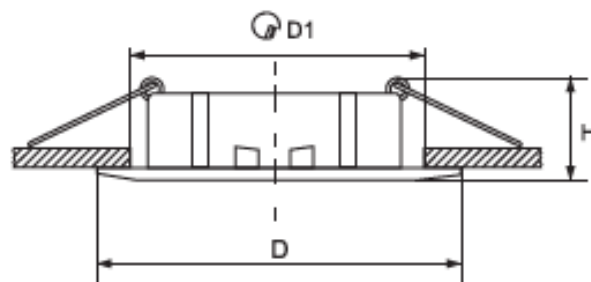

Areas of application

- Commercial buildings
- Administrative buildings
- Residential buildings
- Banks
- Hospitals
- Schools
- Entertainment and leisure spots

Product benefits

- Energy-saving fixture in replacement of fluorescent downlights
- Safety, low voltage operation
- Installation in suspended ceilings
- Pleasant and uniform light distribution
- Low power consumption
- Repeated switch on/off does not affect the lifespan
- Instant light with maximum luminous flux
- Environmentally friendly - no mercury and lead
- No ultraviolet and infrared rays
- Resistant to shock and vibration-free body
- Low heat emission
- Compact size

Variants and dimensions